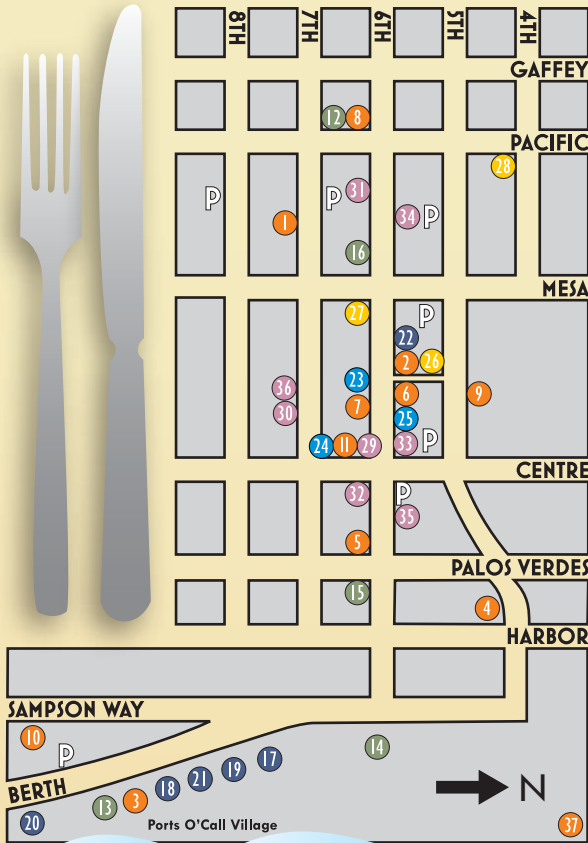

\$5 Off

at Participating Restaurants

Minimum purchase \$25
Must present coupon. Limit 1 coupon per check.
Coupon may not be combined with other coupons or offers.
Dine-in only. Ref. SPDG

Copyright © 2013 San Pedro Historic Downtown Waterfront

L.A. WATERFRONT DINING GUIDE

MAP

Please scan this QR Code with a smartphone for a **FREE Downtown Trolley Map**

Business hours are subject to change.
For current hours of operation
please call ahead.

MEXICAN

- 12 **Brite Spot** (B|L|D)
615 Pacific Ave - 310-833-2599
- 13 **Café International - Ports O' Call** (L|D)
1195 Nagoya Way - 310-519-1775
- 14 **Acapulco** (L|D) ★
Ports O'Call Berth 83 - 310-548-6800
- 15 **Green Onion** (L|D)
145 W. 6th Street - 310-519-0631
- 16 **Jolly Burrito** (B|L|D) ★
407 W. 6th Street - 310-832-9196

ITALIAN

- 26 **Neil's Seafood & Pasta** (L|D)
383 W. 5th Street - 310-548-3495
- 27 **Niko's Pizzeria** (L|D) ★
399 W. 6th Street - 310-241-1400
- 28 **Raffaello Restaurant** (L|D)
400 South Pacific Ave - 310-514-0900